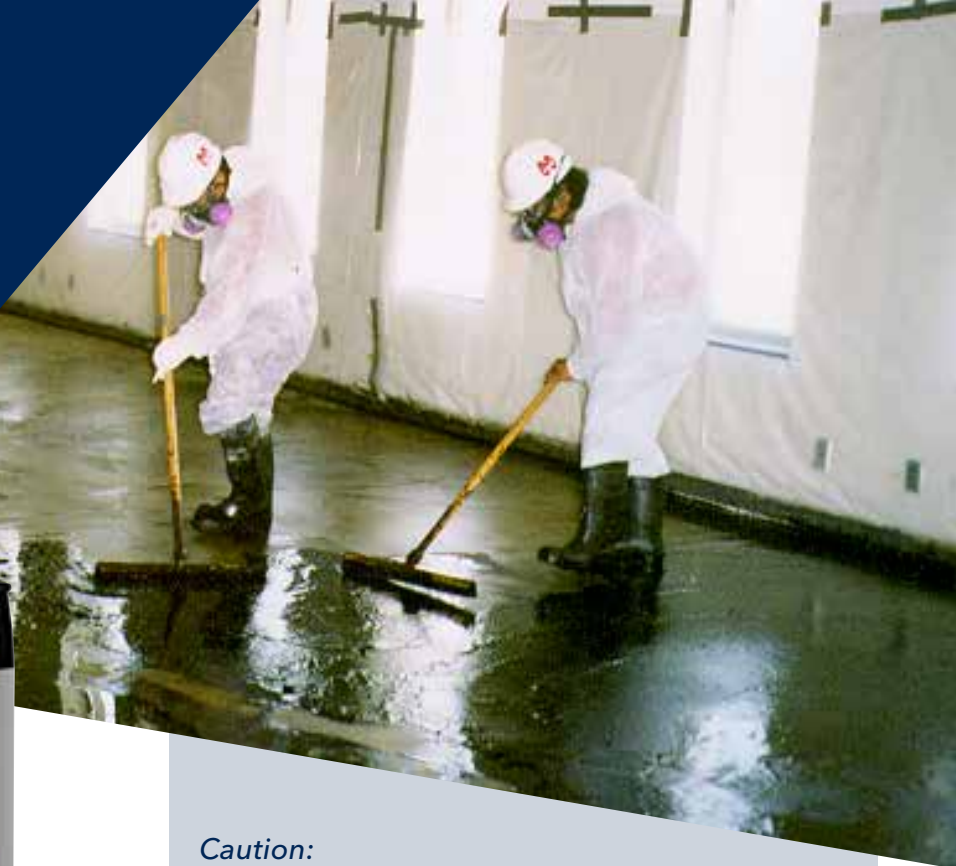

CONTROLTM

Carpet Adhesive Remover

Item 19235:
5 Gallon Pail & 55
Gallon Drum

PRODUCT DESCRIPTION:

Control Carpet Adhesive Remover is a water based formulation designed for the safe, effective and environmentally responsible removal of most all latex and acrylic carpet adhesives. This solution is a biodegradable, non-flammable and zero VOC content alternative to hydrocarbon based mastic remover solvents. Control Carpet Adhesive Remover is ideally suited for carpet removal projects where odor could be an issue or where the environmental impact of the solvents used is important.

USE INSTRUCTIONS:

Apply product over exposed adhesive by either manually pouring or by using a low pressure garden sprayer. Spread product over the work area entirely saturating the adhesive. Allow the solution to soak in for approximately 30 minutes to one hour. Agitate the product covering the adhesive with a stiff bristled push broom gently working the product into the surface. Once the adhesive has been softened, remove the adhesive with a floor scraper, squeegee or push broom.